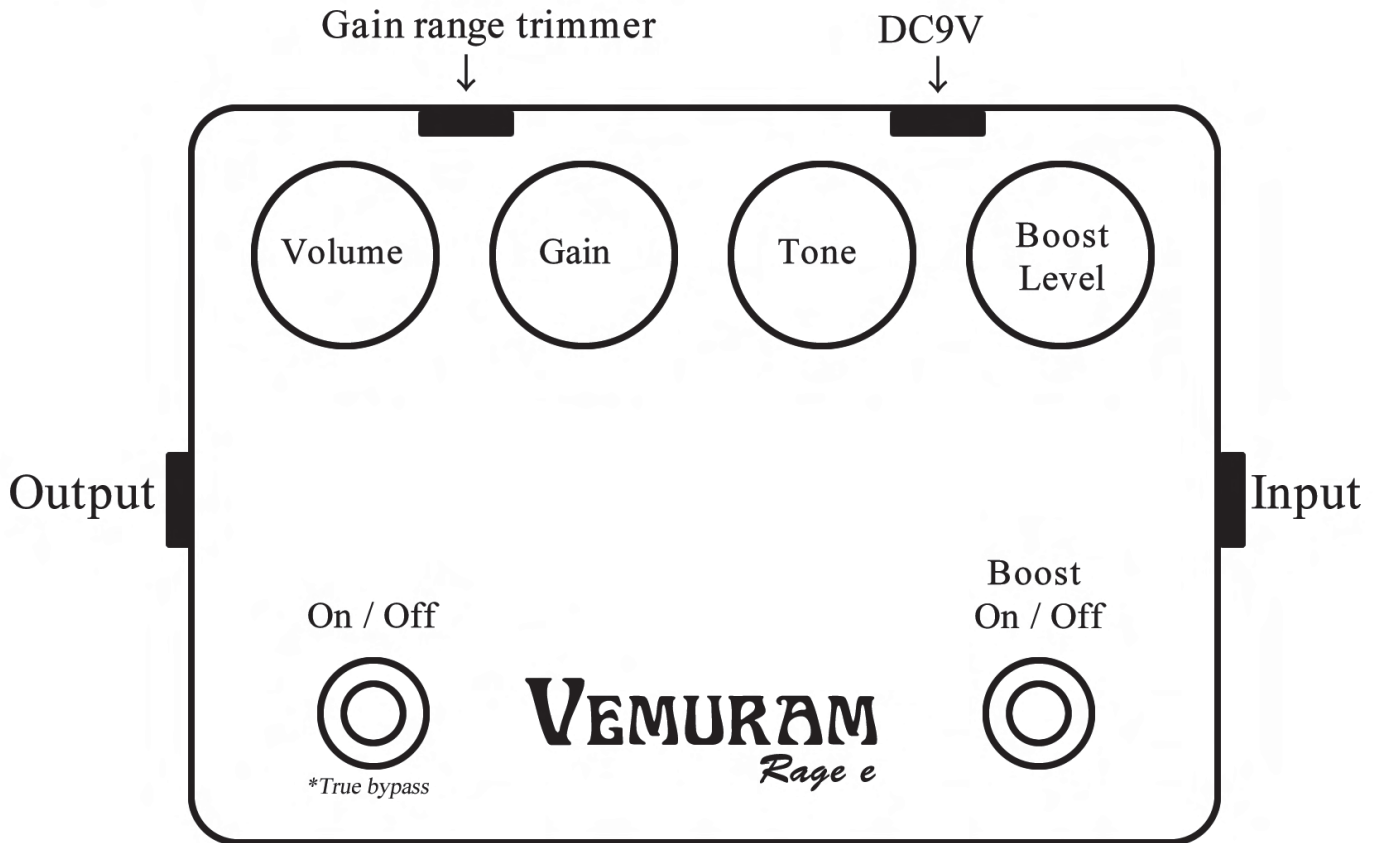

Rage-e control ref.

DC Power Options

9 volt battery (006P) or 9V-18V DC adapter (Negative Tip, 2.1mm x 5.5mm barrel plug) available. "Regulated DC adapters only"

* By unplugging the guitar cable from INPUT JACK, you can preserve battery power.

Gain range trimmer Control ref.

A phillips screwdriver of very small size can be used. Since the trimmer is a very delicate parts, please turn gently.